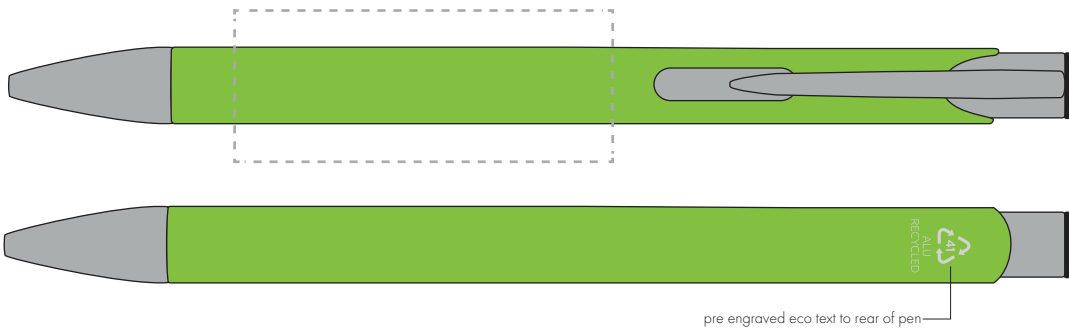

Your Ref:
Our Ref:

Quantity:
Version: 1

Product Code: TPC982001
Product Colour: LIGHT GREEN

PRINTING CONCERNS:

We stock this item in the following colours

**PANTONE REFERENCE(S)**

● Engrave

ARTWORK SCALE 100%

ARTWORK SCALE 100%
Rotary Engrave Area:
50mm x 20mm

pre engraved eco text to rear of pen

Product Image for visualisation
- colours may vary

The dashed line is to demonstrate print area and will not appear on your printed item